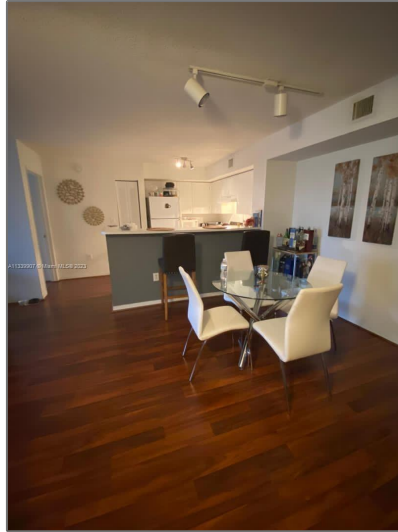

Residential For Sale

960 Sqft - 4350 NW 107th Ave # 205, Doral,
Florida 33178

Basic [Details](#)

Property Type: **Residential**

Listing Type: **For Sale**

Listing ID: **A11339907**

Price: **\$360,000**

Bedrooms: **2**