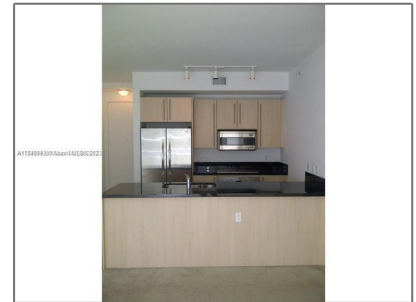

Residential Lease For Rent

707 Sqft - 1111 SW 1st Ave, Miami, Florida 33130

Basic [Details](#)

Property Type: **Residential Lease**

Listing Type: **For Rent**

Listing ID: **A11340143**

Price: **\$3,000**

Bedrooms: **1**