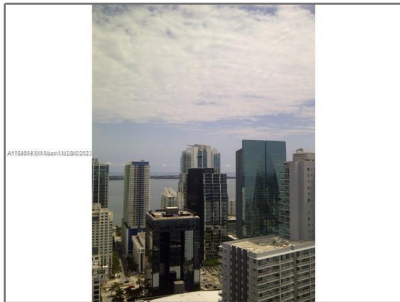

Residential Lease For Rent

707 Sqft - 1111 SW 1st Ave, Miami, Florida 33130

Basic [Details](#)

Property Type: **Residential Lease**

Listing Type: **For Rent**

Listing ID: **A11340143**

Price: **\$3,000**

Bedrooms: **1**