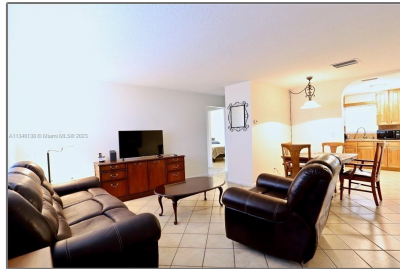

Residential Lease For Rent

2,192 Sqft - 2346 SW 17th Ave # 1, Fort Lauderdale, Florida 33315

Basic [Details](#)

Property Type: **Residential Lease**

Listing Type: **For Rent**

Listing ID: **A11340138**

Price: **\$2,750**