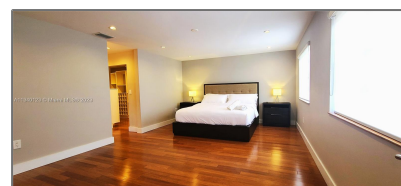

Residential Lease For Rent

2,320 Sqft - 8826 NW 189th Ter # 8826, Hialeah, Florida 33018

Basic [Details](#)

Property Type: **Residential Lease**

Listing Type: **For Rent**

Listing ID: **A11340123**

Price: **\$6,400**