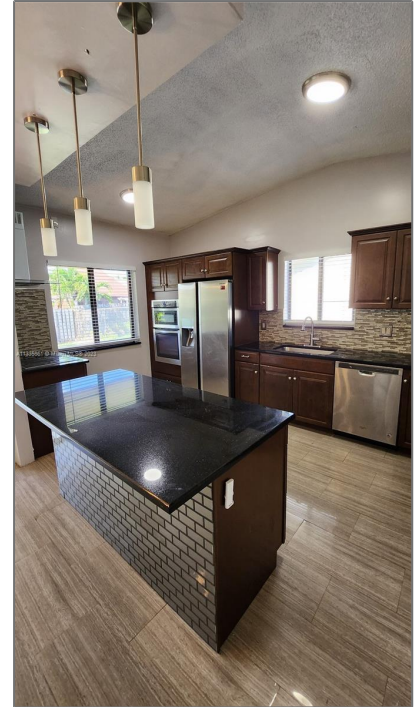

Residential Lease For Rent

1,608 Sqft - 28268 SW 136th Ave, Homestead,
Florida 33033

Basic [Details](#)

Property Type: **Residential Lease**

Listing Type: **For Rent**

Listing ID: **A11335861**

Price: **\$3,500**