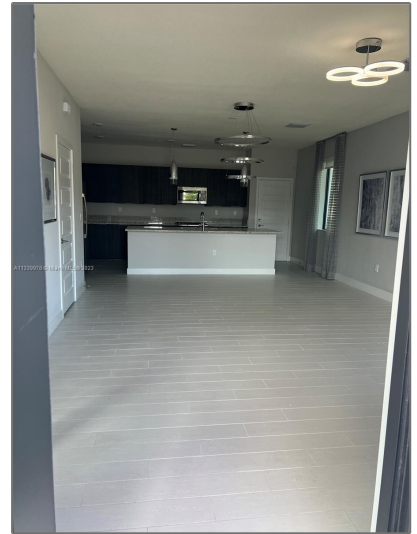

Residential Lease For Rent

2,163 Sqft - 4740 NW 84th Ave # 4740, Doral,
Florida 33166

Basic [Details](#)

Property Type:	Residential Lease
Listing Type:	For Rent
Listing ID:	A11339978
Price:	\$5,500
Bedrooms:	4
Bathrooms:	2
Half Bathrooms:	2
Square Footage:	2,163 Sqft
Year Built:	2021
Lot Area:	1,594 Sqft