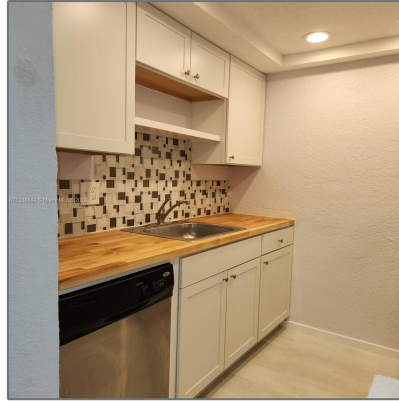

## Basic [Details](#)

Property Type:	<b>Residential Lease</b>
Listing Type:	<b>For Rent</b>
Listing ID:	<b>A11338842</b>
Price:	<b>\$1,900</b>
Bedrooms:	<b>1</b>
Bathrooms:	<b>1</b>
Square Footage:	<b>635 Sqft</b>
Year Built:	<b>1968</b>