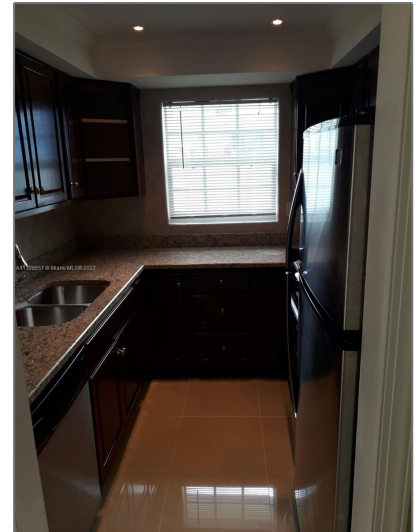

Residential Lease For Rent

- 258 Neptune Ave, Lauderdale By The Sea,
Florida 33308

Basic [Details](#)

Property Type: **Residential Lease**

Listing Type: **For Rent**

Listing ID: **A11339557**

Price: **\$3,200**