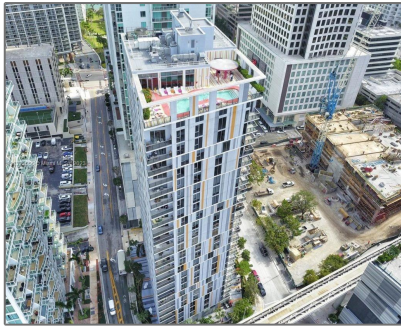

Residential Lease For Rent

1,016 Sqft - 31 SE 6th St # 2102, Miami, Florida 33131

Basic [Details](#)

Property Type: **Residential Lease**

Listing Type: **For Rent**

Listing ID: **A11339556**

Price: **\$3,775**

City: **Miami**

Zipcode: **33131**

Street: **31 SE 6th St # 2102**

Building Name: **MYBRICKELL
CONDO**

Floor Number: **0**

Longitude: **W81° 48' 29.2"**

Features

Swimming Pool: **Community**