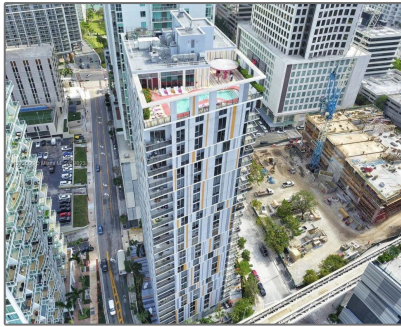

Residential Lease For Rent

1,016 Sqft - 31 SE 6th St # 2102, Miami, Florida
33131

Basic [Details](#)

Property Type: **Residential Lease**

Listing Type: **For Rent**

Listing ID: **A11339556**

Price: **\$3,775**

City: **Miami**

Zipcode: **33131**

Street: **31 SE 6th St # 2102**

Building Name: **MYBRICKELL
CONDO**

Floor Number: **0**

Longitude: **W81° 48' 29.2"**

Features

Swimming Pool: **Community**