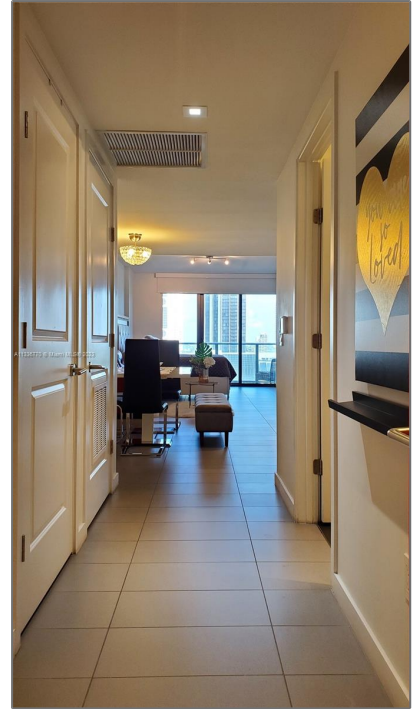

Residential Lease For Rent

580 Sqft - 1600 NE 1st Ave # 1002, Miami, Florida 33132

Basic [Details](#)

Property Type: **Residential Lease**

Listing Type: **For Rent**

Listing ID: **A11336770**

Price: **\$2,950**

Zipcode: **33132**

Features

✓ Heating System: **Central**

✓ Cooling System: **Central Air**

✓ View: **Bay, Other**

✓ Patio: **Open Balcony**

✓ Furnished: **Furnished**

Street: **1600 NE 1st Ave #
1002**