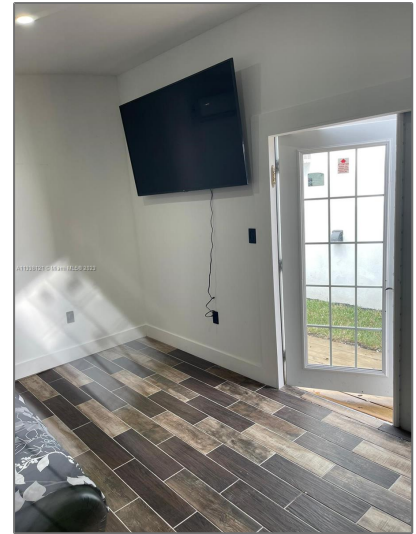

# Residential Lease For Rent

400 Sqft - 2640 NE 214th St # 1, Miami, Florida  
33180