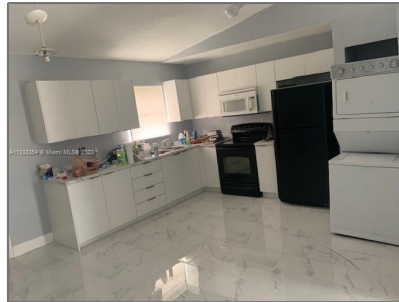

## Basic [Details](#)

Property Type: **Residential Lease**

Listing Type: **For Rent**

Listing ID: **A11338354**

Price: **\$2,600**

Bedrooms: **3**

Bathrooms: **2**

Square Footage: **1,170 Sqft**