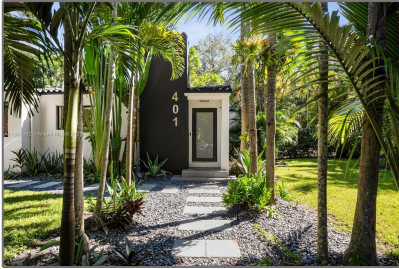

Residential Lease For Rent

1,438 Sqft - 401 NE 86th St, El Portal, Florida
33138

Basic [Details](#)

Property Type: **Residential Lease**

Listing Type: **For Rent**

Listing ID: **A11337902**

Price: **\$6,000**

Bedrooms: **3**

Bathrooms: **2**

Half Bathrooms: **1**

Square Footage: **1,438 Sqft**

Year Built: **1940**

Lot Area: **5,533 Sqft**

Address [Map](#)

Country: **US**