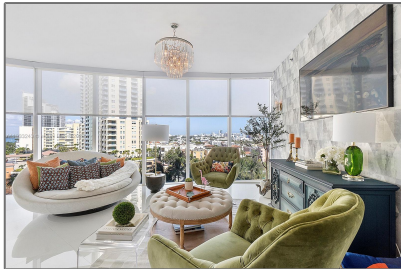

Residential Lease For Rent

3,365 Sqft - 1000 S Pointe Dr # 901, Miami Beach, Florida 33139

Basic [Details](#)

Property Type: **Residential Lease**

Listing Type: **For Rent**

Listing ID: **A11333243**

Price: **\$30,000**

✓ Heating System: **Central, Electric**

✓ Cooling System: **Zoned, Central Air**

✓ View: **Bay, Ocean, Water**

✓ Patio: **Open Balcony**

✓ Furnished: **Furnished**

Longitude: **W81° 51' 44.7"**

Latitude: **N25° 46' 6.7"**