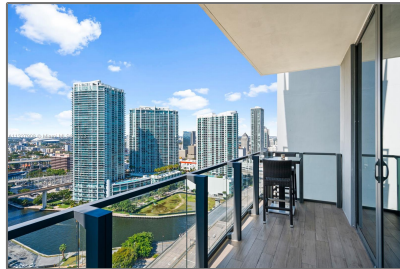

Residential Lease For Rent

810 Sqft - 68 SE 6th St # 2506, Miami, Florida
33131

Basic [Details](#)

Property Type: **Residential Lease**

Listing Type: **For Rent**

Listing ID: **A11337908**

Price: **\$4,000**

County: **Miami-Dade County**

City: **Miami**

Zipcode: **33131**

Street: **68 SE 6th St # 2506**

Building Name: **REACH CONDO**

Floor Number: **0**

Longitude: **W81° 48' 27.7"**

Features