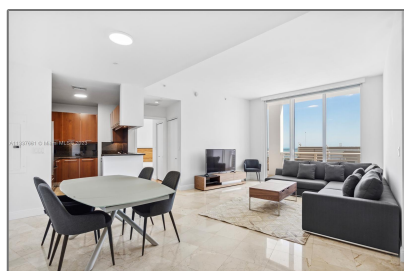

Residential Lease For Rent

1,031 Sqft - 901 S Brickell Key Blvd # 3601,
Miami, Florida 33131

Basic [Details](#)

Property Type: **Residential Lease**

Listing Type: **For Rent**

Listing ID: **A11337681**

Price: **\$4,900**