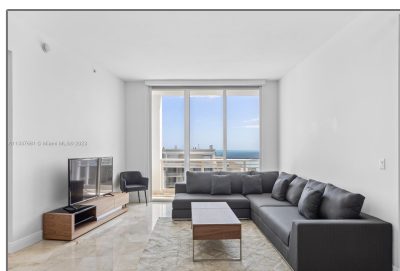

Residential Lease For Rent

1,031 Sqft - 901 S Brickell Key Blvd # 3601,
Miami, Florida 33131

Basic [Details](#)

Property Type: **Residential Lease**

Listing Type: **For Rent**

Listing ID: **A11337681**

Price: **\$4,900**