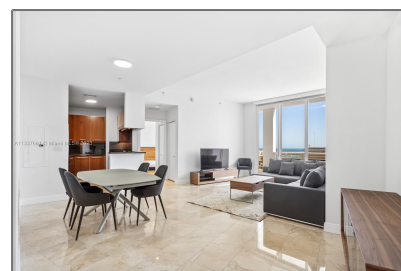

Residential Lease For Rent

1,031 Sqft - 901 S Brickell Key Blvd # 3601,
Miami, Florida 33131

Basic [Details](#)

Property Type: **Residential Lease**

Listing Type: **For Rent**

Listing ID: **A11337681**

Price: **\$4,900**