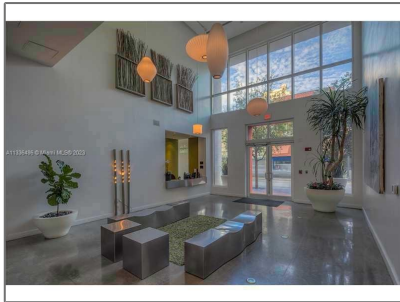

Residential Lease For Rent

651 Sqft - 133 NE 2nd Ave # 611, Miami, Florida
33132

Basic [Details](#)

Property Type: **Residential Lease**

Listing Type: **For Rent**

Listing ID: **A11336486**

Price: **\$2,200**