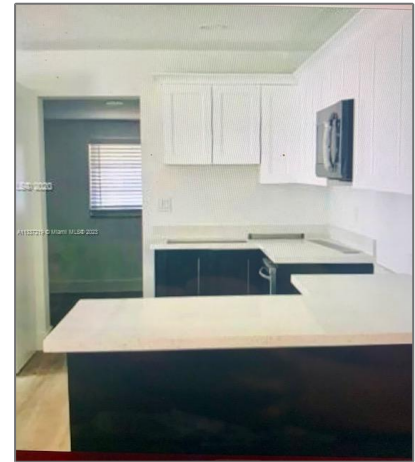

Residential Lease For Rent

- 3436 SW 22nd Ter # 3436, Miami, Florida 33145

Basic [Details](#)

Property Type: **Residential Lease**

Listing Type: **For Rent**

Listing ID: **A11337219**

Price: **\$2,950**

Bedrooms: **2**