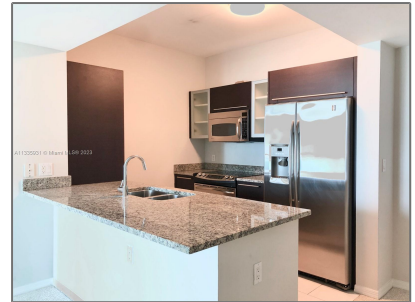

# Residential Lease For Rent

1,101 Sqft - 950 BRICKELL BAY DR # 2705,  
Miami, Florida 33131

## Basic [Details](#)

Property Type: **Residential Lease**

Listing Type: **For Rent**

Listing ID: **A11335931**

Price: **\$3,750**

Bedrooms: **2**

Bathrooms: **2**

Square Footage: **1,101 Sqft**