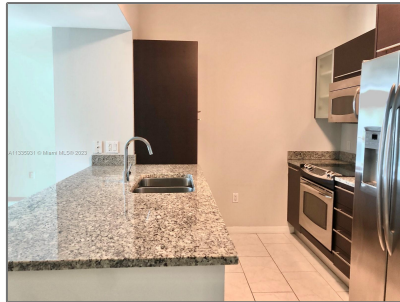

# Residential Lease For Rent

1,101 Sqft - 950 BRICKELL BAY DR # 2705,  
Miami, Florida 33131

## Basic [Details](#)

Property Type: **Residential Lease**

Listing Type: **For Rent**

Listing ID: **A11335931**

Price: **\$3,750**

Bedrooms: **2**

Bathrooms: **2**

Square Footage: **1,101 Sqft**