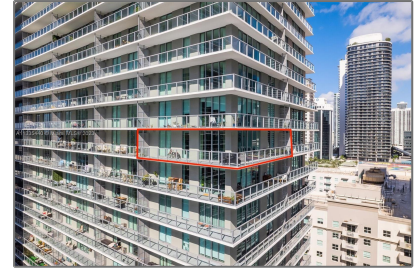

Residential Lease For Rent

1,107 Sqft - 1111 SW 1st Ave, Miami, Florida
33130

Basic [Details](#)

Property Type: **Residential Lease**

Listing Type: **For Rent**

Listing ID: **A11335440**

Price: **\$3,950**

Bedrooms: **2**

City: **Miami**

Zipcode: **33130**

Street: **1111 SW 1st Ave**

Building Name: **THE AXIS ON
BRICKELL II C**

Floor Number: **0**

Longitude: **W81° 48' 19.2"**

Features

Pet Allowed: