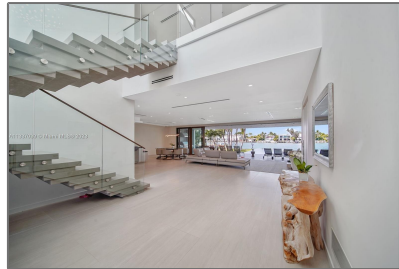

Residential Lease For Rent

5,233 Sqft - 305 N Shore Dr, Miami Beach, Florida 33141

Basic [Details](#)

Property Type: **Residential Lease**

Listing Type: **For Rent**

Listing ID: **A11337039**

Price: **\$90,000**