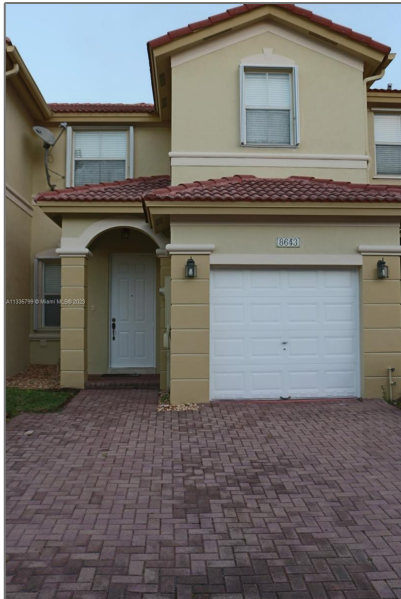

Residential Lease For Rent

1,683 Sqft - 8643 NW 112th Pl, Doral, Florida
33178

Basic [Details](#)

Property Type:	Residential Lease
Listing Type:	For Rent
Listing ID:	A11335799
Price:	\$3,600
Bedrooms:	3
Bathrooms:	2
Half Bathrooms:	1
Square Footage:	1,683 Sqft
Year Built:	2008
Lot Area:	1,911 Sqft