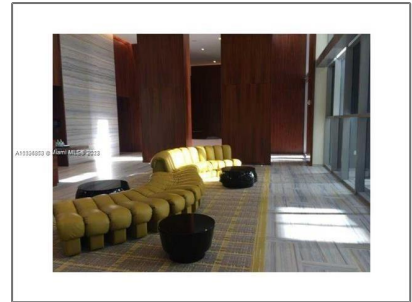

# Residential Lease For Rent

- 1300 Brickell Bay Dr # 2500, Miami, Florida  
33131