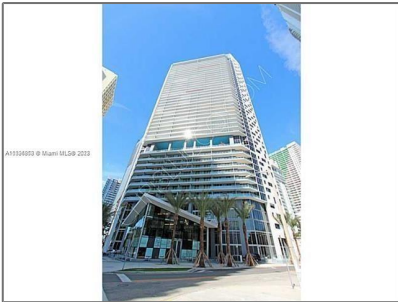

# Residential Lease For Rent

- 1300 Brickell Bay Dr # 2500, Miami, Florida  
33131

## Address [Map](#)

Country:	<b>US</b>
State:	<b>FL</b>
County:	<b>Miami-Dade County</b>
City:	<b>Miami</b>
Zipcode:	<b>33131</b>
Street:	<b>1300 Brickell Bay Dr # 2500</b>
Floor Number:	<b>0</b>
Longitude:	<b>W81° 48' 35.3"</b>
Latitude:	<b>N25° 45' 37.3"</b>