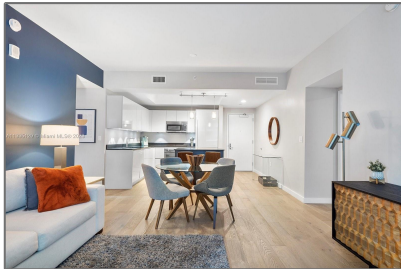

Residential Lease For Rent

970 Sqft - 1010 Brickell Ave # 2307, Miami,
Florida 33131

Basic [Details](#)

Property Type: **Residential Lease**

Listing Type: **For Rent**

Listing ID: **A11335129**

Price: **\$5,800**