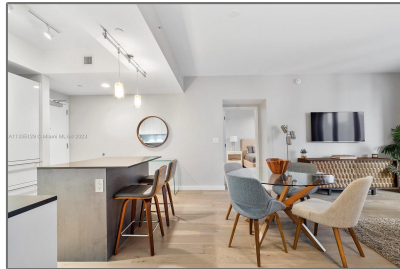

Residential Lease For Rent

970 Sqft - 1010 Brickell Ave # 2307, Miami,
Florida 33131

Basic [Details](#)

Property Type: **Residential Lease**

Listing Type: **For Rent**

Listing ID: **A11335129**

Price: **\$5,800**