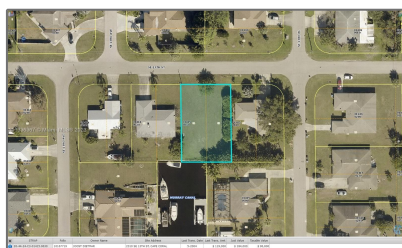

Commercial Land For Sale

- 2310 SE 13, Cape Coral, Florida 33990

Basic [Details](#)

Property Type: **Commercial Land**

Listing Type: **For Sale**

Listing ID: **A11336367**

Price: **\$220,000**

Lot Area: **10,000 Sqft**

Features

View:

[Canal View](#)

Address [Map](#)

Country: **US**

State: **FL**

County: **Lee County**

City: **Cape Coral**