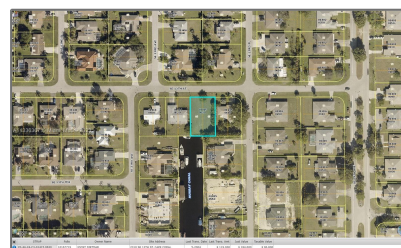

Commercial Land For Sale

- 2310 SE 13, Cape Coral, Florida 33990

Basic [Details](#)

Property Type: **Commercial Land**

Listing Type: **For Sale**

Listing ID: **A11336367**

Price: **\$220,000**

Lot Area: **10,000 Sqft**

Features

View:

[Canal View](#)

Address [Map](#)

Country: **US**

State: **FL**

County: **Lee County**

City: **Cape Coral**