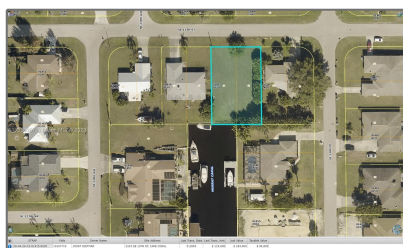

Commercial Land For Sale

- 2310 SE 13, Cape Coral, Florida 33990

Basic [Details](#)

Property Type: **Commercial Land**

Listing Type: **For Sale**

Listing ID: **A11336367**

Price: **\$220,000**

Lot Area: **10,000 Sqft**

Features

View:

[Canal View](#)

Address [Map](#)

Country: **US**

State: **FL**

County: **Lee County**

City: **Cape Coral**