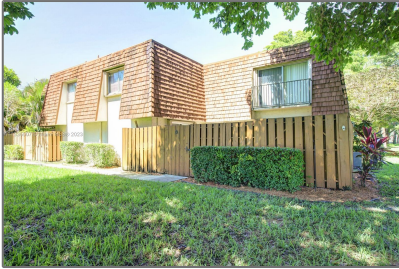

Residential For Sale

1,500 Sqft - 8940 SW 20th Pl # 19, Davie, Florida
33324

Basic [Details](#)

Property Type:	Residential
Listing Type:	For Sale
Listing ID:	A11335507
Price:	\$377,500
Bedrooms:	2
Bathrooms:	2
Half Bathrooms:	1
Square Footage:	1,500 Sqft
Year Built:	1982

Address [Map](#)

Country:	US
State:	FL
County:	Broward County
City:	Davie
Zipcode:	33324
Street:	8940 SW 20th Pl # 19
Building Name:	WOODVALE
Floor Number:	0
Longitude:	W81° 43' 56.7"

Features

✓	Heating System:	Electric
✓	Cooling System:	Electric
✓	Fence:	Fenced
✓	View:	Water View, Lake, Lagoon
✓	Pet Allowed	
✓	Patio:	Patio, Open Porch, Deck