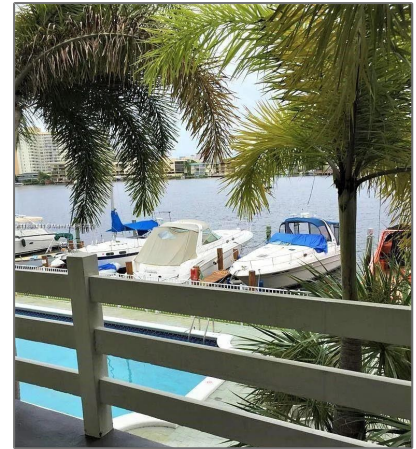

Residential Lease For Rent

693 Sqft - 2100 Diana Dr # 309, Hallandale Beach, Florida 33009

Basic [Details](#)

Property Type: **Residential Lease**

Listing Type: **For Rent**

Listing ID: **A11336101**

Price: **\$3,000**