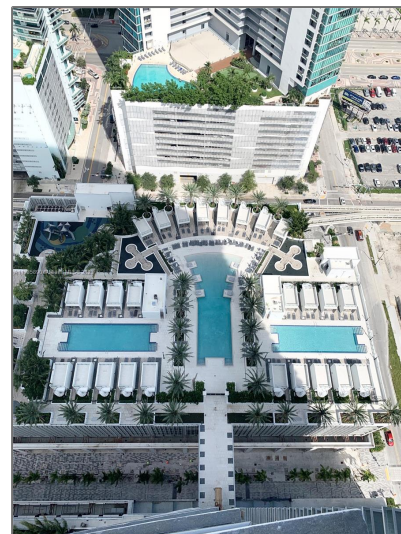

Residential Lease For Rent

1,254 Sqft - 851 NE 1st Ave # 3905, Miami, Florida 33132

Basic [Details](#)

Property Type: **Residential Lease**

Listing Type: **For Rent**

Listing ID: **A11335890**

Price: **\$5,900**