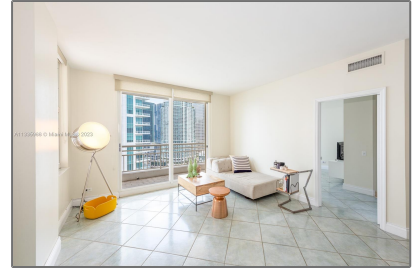

Residential Lease For Rent

780 Sqft - 888 Brickell Key Dr # 2201, Miami, Florida 33131

Basic [Details](#)

Property Type: **Residential Lease**

Listing Type: **For Rent**

Listing ID: **A11335988**

Price: **\$3,150**