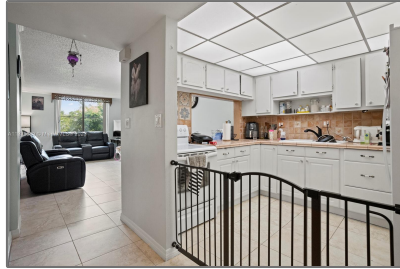

Residential For Sale

1,209 Sqft - 14525 SW 88th # 409J, Kendall,
Florida 33186

Basic [Details](#)

Property Type:	Residential
Listing Type:	For Sale
Listing ID:	A11335689
Price:	\$310,000
Bedrooms:	3
Bathrooms:	2
Square Footage:	1,209 Sqft
Year Built:	1974