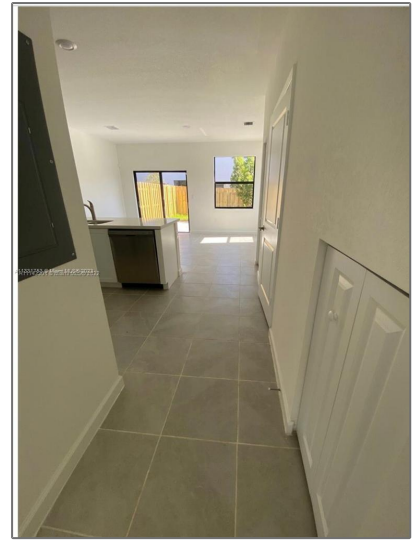

Residential Lease For Rent

1,427 Sqft - 28729 SW 132nd # 28729,
Homestead, Florida 33033

Basic [Details](#)

Property Type: **Residential Lease**

Listing Type: **For Rent**

Listing ID: **A11331753**

Price: **\$2,400**