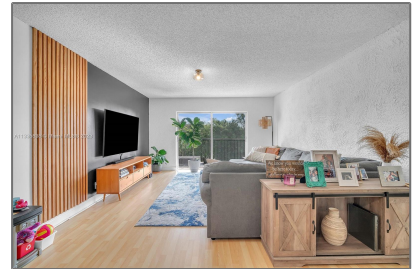

## Basic [Details](#)

Property Type:	<b>Residential</b>
Listing Type:	<b>For Sale</b>
Listing ID:	<b>A11335838</b>
Price:	<b>\$187,000</b>
Bedrooms:	<b>2</b>
Bathrooms:	<b>2</b>
Square Footage:	<b>1,314 Sqft</b>
Year Built:	<b>1973</b>