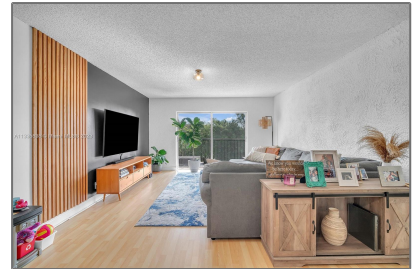

Residential For Sale

1,314 Sqft - 6100 S Falls Circle Dr # 410,
Lauderhill, Florida 33319

Basic [Details](#)

| | |
|-----------------|--------------------|
| Property Type: | Residential |
| Listing Type: | For Sale |
| Listing ID: | A11335838 |
| Price: | \$187,000 |
| Bedrooms: | 2 |
| Bathrooms: | 2 |
| Square Footage: | 1,314 Sqft |
| Year Built: | 1973 |