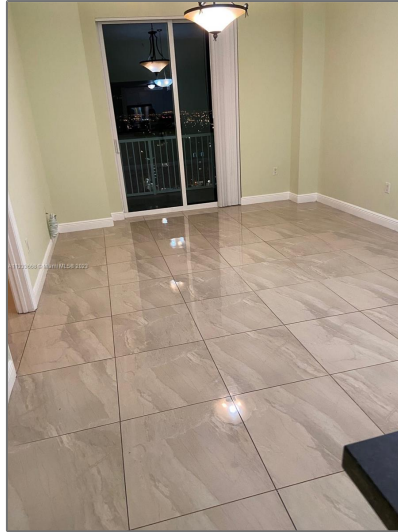

Residential Lease For Rent

796 Sqft - 1250 S Miami Ave # 2411, Miami,
Florida 33130

Basic [Details](#)

Property Type:	Residential Lease
Listing Type:	For Rent
Listing ID:	A11333668
Price:	\$2,950
Bedrooms:	1
Bathrooms:	1
Half Bathrooms:	1
Square Footage:	796 Sqft
Year Built:	2004