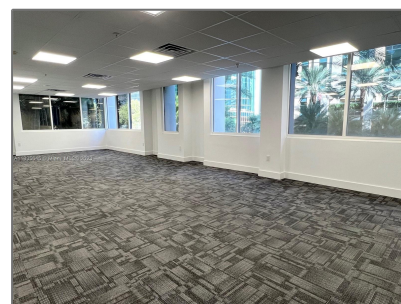

Commercial Sale For Sale

- 1110 Brickell Ave # 210E, Miami, Florida 33131

Basic [Details](#)

Property Type: **Commercial Sale**

Listing Type: **For Sale**

Listing ID: **A11335645**

Price: **\$42**

Year Built: **1971**