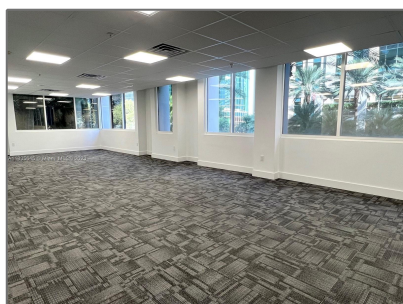

Commercial Sale For Sale

- 1110 Brickell Ave # 210E, Miami, Florida 33131

Basic [Details](#)

Property Type: **Commercial Sale**

Listing Type: **For Sale**

Listing ID: **A11335645**

Price: **\$42**

Year Built: **1971**