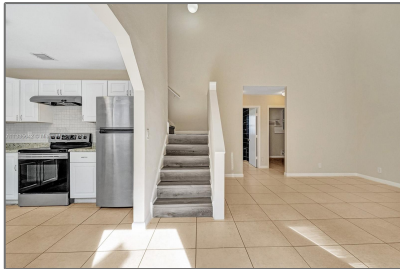

Residential Lease For Rent

2,083 Sqft - 2725 SW 15th Ave # 2, Fort
Lauderdale, Florida 33315

Basic [Details](#)

Property Type: **Residential Lease**

Listing Type: **For Rent**

Listing ID: **A11335642**

Price: **\$2,200**