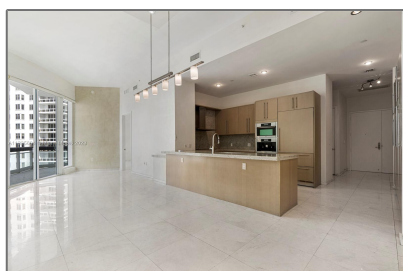

# Residential Lease For Rent

1,326 Sqft - 900 Brickell Key Blvd # 1805, Miami, Florida 33131