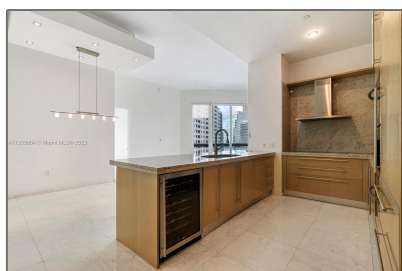

# Residential Lease For Rent

1,326 Sqft - 900 Brickell Key Blvd # 1805, Miami, Florida 33131

## Basic [Details](#)

Property Type: **Residential Lease**

Listing Type: **For Rent**

Listing ID: **A11335604**

Price: **\$6,500**

Bedrooms: **2**

Bathrooms: **2**

Half Bathrooms: **1**