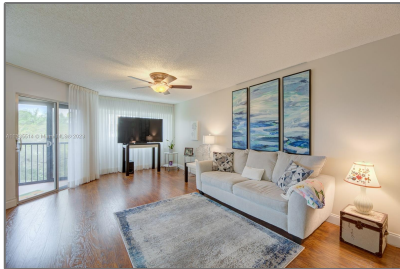

Residential For Sale

986 Sqft - 13105 SW 16th Ct # 411L, Pembroke Pines, Florida 33027

Basic [Details](#)

Property Type:	Residential
Listing Type:	For Sale
Listing ID:	A11335514
Price:	\$215,000
Bedrooms:	1
Bathrooms:	1
Half Bathrooms:	1
Square Footage:	986 Sqft
Year Built:	1993