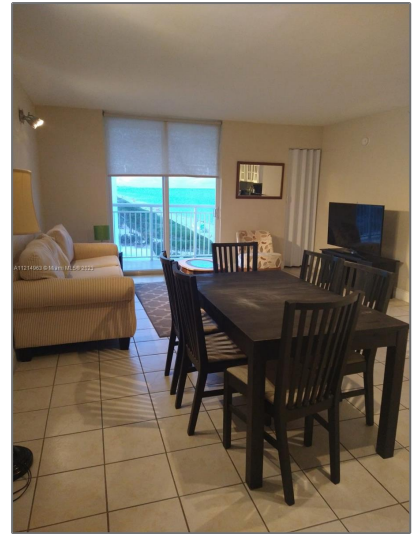

Residential Lease For Rent

633 Sqft - 6969 Collins Ave # 1215, Miami Beach, Florida 33141

Basic [Details](#)

Property Type: **Residential Lease**

Listing Type: **For Rent**

Listing ID: **A11214963**

Price: **\$2,350**