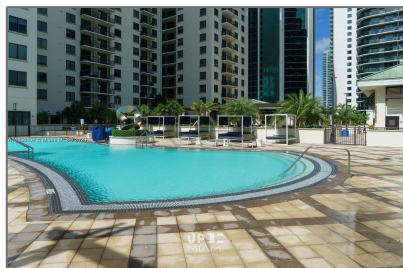

Residential Lease For Rent

1,373 Sqft - 999 SW 1st Ave # 2012, Miami,
Florida 33130

Basic [Details](#)

Property Type: **Residential Lease**

Listing Type: **For Rent**

Listing ID: **A11334898**

Price: **\$4,450**