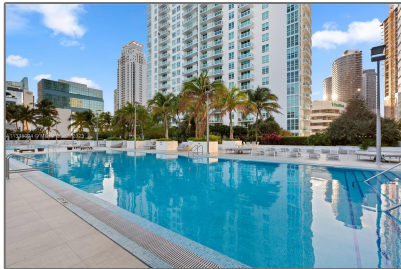

Residential Lease For Rent

1,289 Sqft - 951 Brickell Ave # 1010, Miami,
Florida 33131

Basic [Details](#)

Property Type:	Residential Lease
Listing Type:	For Rent
Listing ID:	A11335094
Price:	\$4,398
Bedrooms:	2
Bathrooms:	2
Half Bathrooms:	1
Square Footage:	1,289 Sqft
Year Built:	2008

Address [Map](#)

Country:	US
State:	FL
County:	Miami-Dade County
City:	Miami
Zipcode:	33131
Street:	951 Brickell Ave # 1010
Building Name:	THE PLAZA 901 BRICKELL CO
Floor Number:	0

Longitude: **W81° 48' 33.2"**