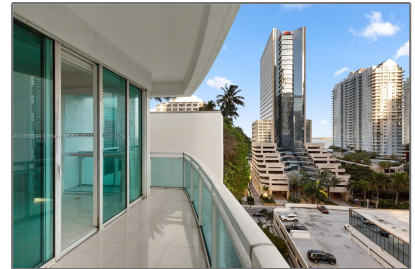

Residential Lease For Rent

1,289 Sqft - 951 Brickell Ave # 1010, Miami,
Florida 33131

Basic [Details](#)

Property Type:	Residential Lease
Listing Type:	For Rent
Listing ID:	A11335094
Price:	\$4,398
Bedrooms:	2
Bathrooms:	2
Half Bathrooms:	1
Square Footage:	1,289 Sqft
Year Built:	2008

Address [Map](#)

Country:	US
State:	FL
County:	Miami-Dade County
City:	Miami
Zipcode:	33131
Street:	951 Brickell Ave # 1010
Building Name:	THE PLAZA 901 BRICKELL CO
Floor Number:	0

Longitude: **W81° 48' 33.2"**