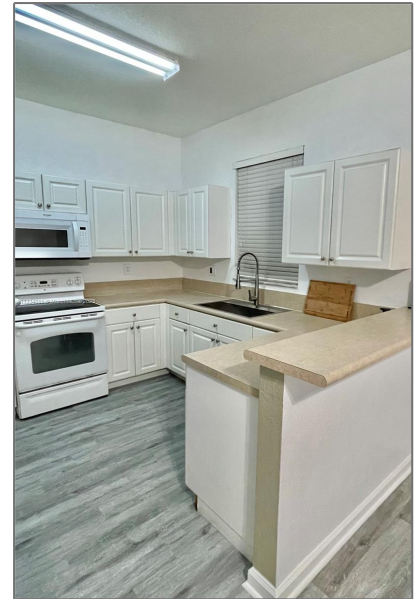

Residential Lease For Rent

1,670 Sqft - 12829 SW 135th St, Miami, Florida
33186

Basic [Details](#)

Property Type: **Residential Lease**

Listing Type: **For Rent**

Listing ID: **A11334011**

Price: **\$3,000**