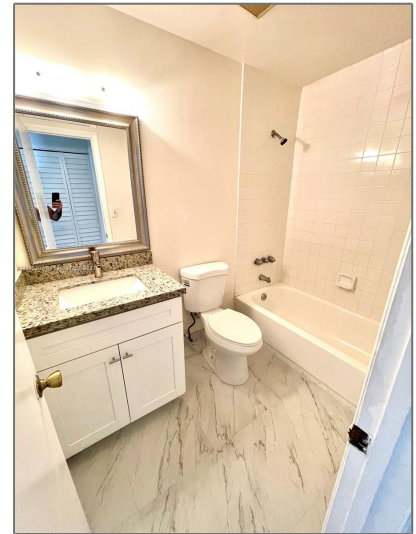

Residential Lease For Rent

808 Sqft - 6900 Nova Dr # 2, Davie, Florida 33317

Basic [Details](#)

Property Type: **Residential Lease**

Listing Type: **For Rent**

Listing ID: **A11335307**

Price: **\$2,000**

Bedrooms: **2**

Bathrooms: **2**

Square Footage: **808 Sqft**

Address [Map](#)

Country: **US**

State: **FL**

County: **Broward County**

City: **Davie**

Zipcode: **33317**