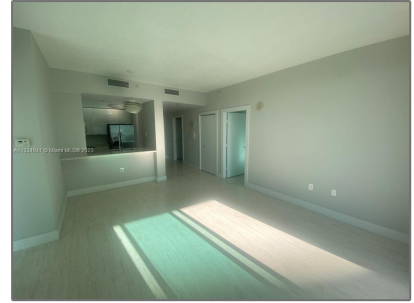

Residential Lease For Rent

1,188 Sqft - 2101 Brickell Ave # 3307, Miami,
Florida 33129

Basic [Details](#)

Property Type: **Residential Lease**

Listing Type: **For Rent**

Listing ID: **A11334941**

Price: **\$4,500**

City: **Miami**

Zipcode: **33129**

Street: **2101 Brickell Ave #
3307**

Building Name: **SKYLINE ON
BRICKELL CONDO**

Floor Number: **0**

Longitude: **W81° 48' 3"**

Features

✓ Swimming Pool: **In Ground**