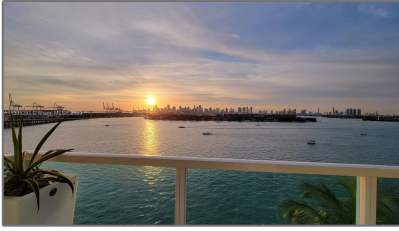

Residential Lease For Rent

1,147 Sqft - 650 West Ave # 1211, Miami Beach,
Florida 33139

Basic [Details](#)

Property Type: **Residential Lease**

Listing Type: **For Rent**

Listing ID: **A11335291**

Price: **\$6,500**

City: **Miami Beach**

Zipcode: **33139**

Street: **650 West Ave #
1211**

Building Name: **THE FLORIDIAN
CONDO**

Floor Number: **0**

Longitude: **W81° 51' 26.8"**

Latitude: **N25° 46' 37.2"**

Features