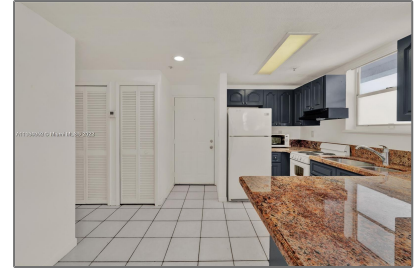

Residential Lease For Rent

584 Sqft - 3052 SW 27th Ave # 102, Miami,
Florida 33133

Basic [Details](#)

Property Type: **Residential Lease**

Listing Type: **For Rent**

Listing ID: **A11334952**

Price: **\$2,200**