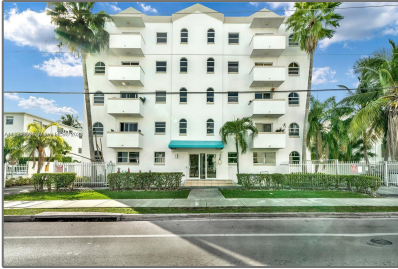

Residential Lease For Rent

584 Sqft - 3052 SW 27th Ave # 102, Miami,
Florida 33133

Basic [Details](#)

Property Type: **Residential Lease**

Listing Type: **For Rent**

Listing ID: **A11334952**

Price: **\$2,200**

Address [Map](#)

Country: **US**

State: **FL**

County: **Miami-Dade County**

City: **Miami**

Zipcode: **33133**

Street: **3052 SW 27th Ave
102**

Building Name: **GROVE PALMS I
CONDO**