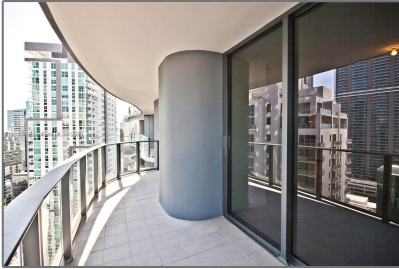

Residential Lease For Rent

1,022 Sqft - 1000 Brickell Plz # 3505, Miami,
Florida 33131

Basic [Details](#)

Property Type: **Residential Lease**

Listing Type: **For Rent**

Listing ID: **A11333760**

Price: **\$5,900**

City: **Miami**

Zipcode: **33131**

Street: **1000 Brickell Plz #
3505**

Building Name: **BRICKELL
FLATIRON CONDO**

Floor Number: **0**

Longitude: **W81° 48' 26.2"**

Features

✓ Swimming Pool: **Community**