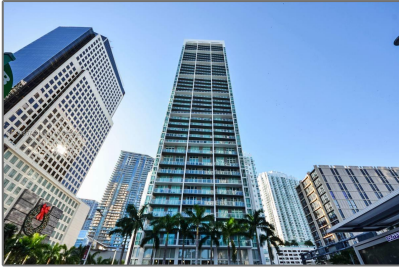

Residential Lease For Rent

806 Sqft - 500 Brickell Ave # 2500, Miami, Florida 33131

Basic [Details](#)

Property Type:	Residential Lease
Listing Type:	For Rent
Listing ID:	A11334857
Price:	\$3,800
Bedrooms:	1
Bathrooms:	1
Square Footage:	806 Sqft
Year Built:	2008

Address [Map](#)

Country:	US
State:	FL
County:	Miami-Dade County
City:	Miami
Zipcode:	33131

Features

✓ Swimming Pool:	Private
✓ Pet Allowed:	Restrictions Or Possible Restrictions
✓ Furnished:	Unfurnished

Street: **500 Brickell Ave #
2500**

Building Name: **500 BRICKELL
EAST CONDO**

Floor Number: **0**

Longitude: **W81° 48' 33.8"**

Latitude: **N25° 46' 6"**

Agent [Info](#)

Daniel Lombardi

☎ (305) 695-1600