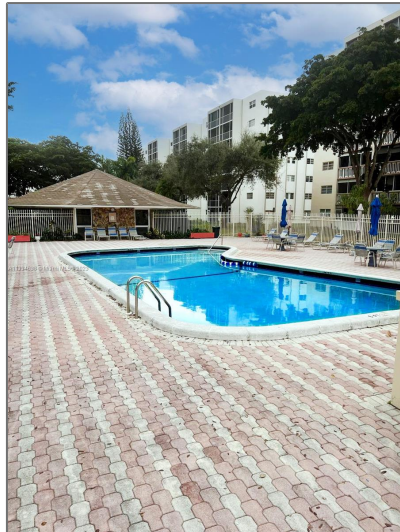

Residential Lease For Rent

730 Sqft - 900 NE 12th Ave # 505, Hallandale
Beach, Florida 33009

Basic [Details](#)

Property Type: **Residential Lease**

Listing Type: **For Rent**

Listing ID: **A11334638**

Price: **\$1,800**

City: **Hallandale Beach**

Zipcode: **33009**

Street: **900 NE 12th Ave #
505**

Features

Swimming Pool: **In Ground**

View: **City Lights**

Furnished: **Furnished**

Building Name: **MEADOWBROOK
CONDO APTS BL**