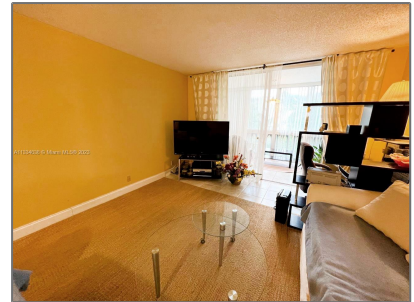

Residential Lease For Rent

730 Sqft - 900 NE 12th Ave # 505, Hallandale
Beach, Florida 33009

Basic [Details](#)

Property Type: **Residential Lease**

Listing Type: **For Rent**

Listing ID: **A11334638**

Price: **\$1,800**