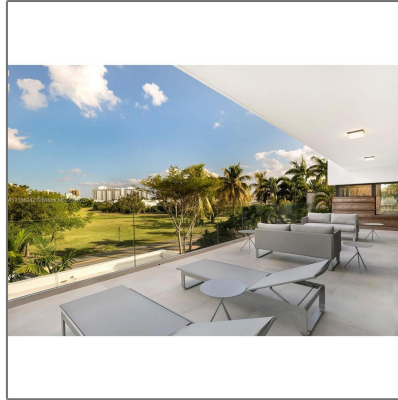

Residential Lease For Rent

5,155 Sqft - 2456 Prairie Ave, Miami Beach,
Florida 33140

Basic [Details](#)

Property Type:	Residential Lease
Listing Type:	For Rent
Listing ID:	A11186242
Price:	\$60,000
Bedrooms:	6
Bathrooms:	6
Square Footage:	5,155 Sqft
Year Built:	2018
Lot Area:	10,400 Sqft

Address [Map](#)

Country:	US
State:	FL
County:	Miami-Dade County
City:	Miami Beach
Zipcode:	33140
Street:	2456 Prairie Ave
Building Name:	MID GOLF SUB

Features

<input checked="" type="checkbox"/>	Swimming Pool:	In Ground
<input checked="" type="checkbox"/>	Fence:	Fenced
<input checked="" type="checkbox"/>	View:	Pool, Golf Course
<input checked="" type="checkbox"/>	Patio:	Open Porch, Deck, Open Balcony
<input checked="" type="checkbox"/>	Furnished:	Furnished