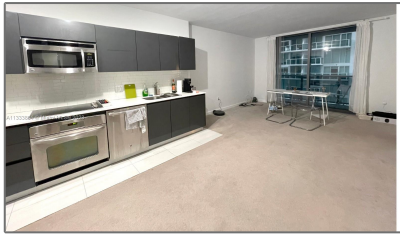

Residential Lease For Rent

710 Sqft - 31 SE 6th St # 2306, Miami, Florida
33131

Basic [Details](#)

Property Type: **Residential Lease**

Listing Type: **For Rent**

Listing ID: **A11333804**

Price: **\$2,600**